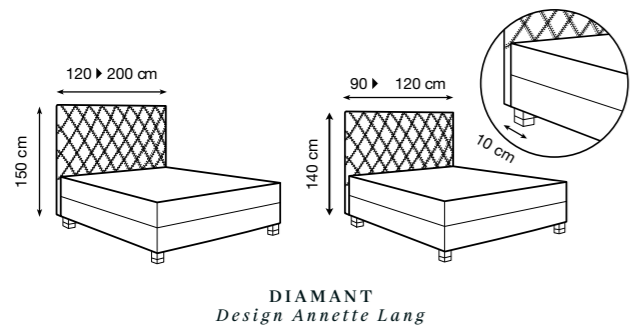

CUBE
Design Tréca Paris

CUBE WIDE
Design Tréca Paris

LOUNGE
Design Andreas Weber

MELLOW
Studio Hoffmann Kahleiss Design

DIAMANT
Design Annette Lang

DOUBLE JEU
Design Christian Lacroix

MADELEINE
Design Hoffmann Kahleiss