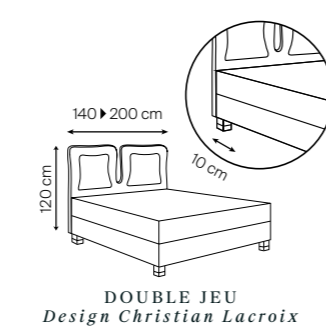

CUBE
Design Tréca Paris

CUBE WIDE
Design Tréca Paris

LOUNGE
Design Andreas Weber

MELLOW
Studio Hoffmann Kahleiss Design

DIAMANT
Design Annette Lang

DOUBLE JEU
Design Christian Lacroix

MADELEINE
Design Hoffmann Kahleiss