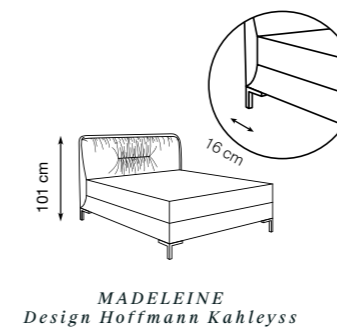

CUBE
Design Tréca Paris

CUBE WIDE
Design Tréca Paris

LOUNGE
Design Andreas Weber

MELLOW
Studio Hoffmann Kahleiss Design

DIAMANT
Design Annette Lang

DOUBLE JEU
Design Christian Lacroix

MADELEINE
Design Hoffmann Kahleiss