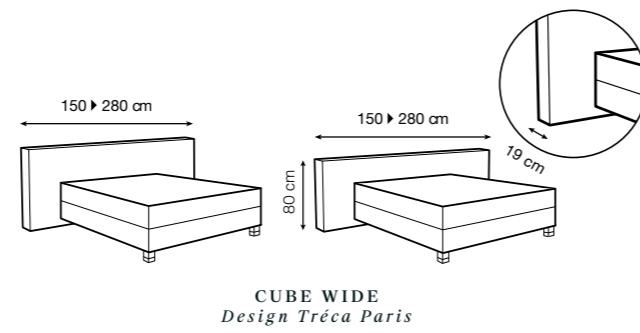

CUBE
Design Tréca Paris

CUBE WIDE
Design Tréca Paris

LOUNGE
Design Andreas Weber

MELLOW
Studio Hoffmann Kahleiss Design

DIAMANT
Design Annette Lang

DOUBLE JEU
Design Christian Lacroix

MADELEINE
Design Hoffmann Kahleiss