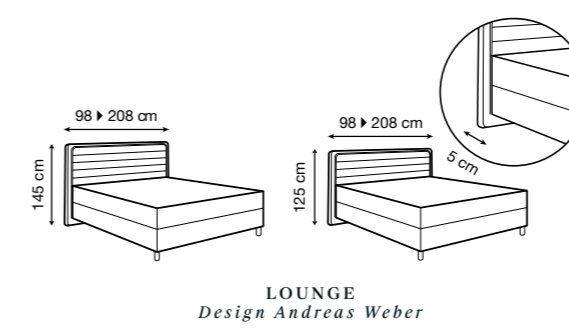

CUBE
Design Tréca Paris

CUBE WIDE
Design Tréca Paris

LOUNGE
Design Andreas Weber

MELLOW
Studio Hoffmann Kahleiss Design

DIAMANT
Design Annette Lang

DOUBLE JEU
Design Christian Lacroix

MADELEINE
Design Hoffmann Kahleiss