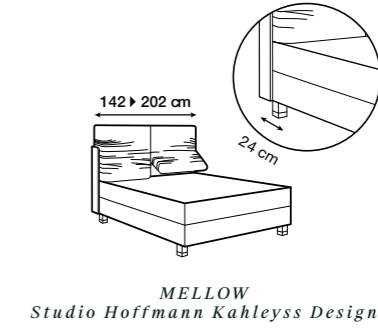

CUBE
Design Tréca Paris

CUBE WIDE
Design Tréca Paris

LOUNGE
Design Andreas Weber

MELLOW
Studio Hoffmann Kahleiss Design

DIAMANT
Design Annette Lang

DOUBLE JEU
Design Christian Lacroix

MADELEINE
Design Hoffmann Kahleiss