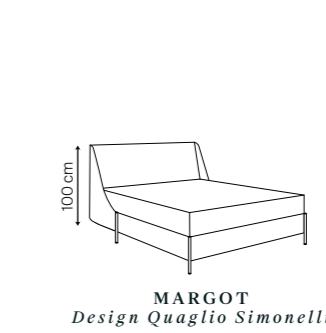

CUBE
Design Tréca Paris

CUBE WIDE
Design Tréca Paris

LOUNGE
Design Andreas Weber

MELLOW
Studio Hoffmann Kahleiss Design

DIAMANT
Design Annette Lang

DOUBLE JEU
Design Christian Lacroix

MADELEINE
Design Hoffmann Kahleiss