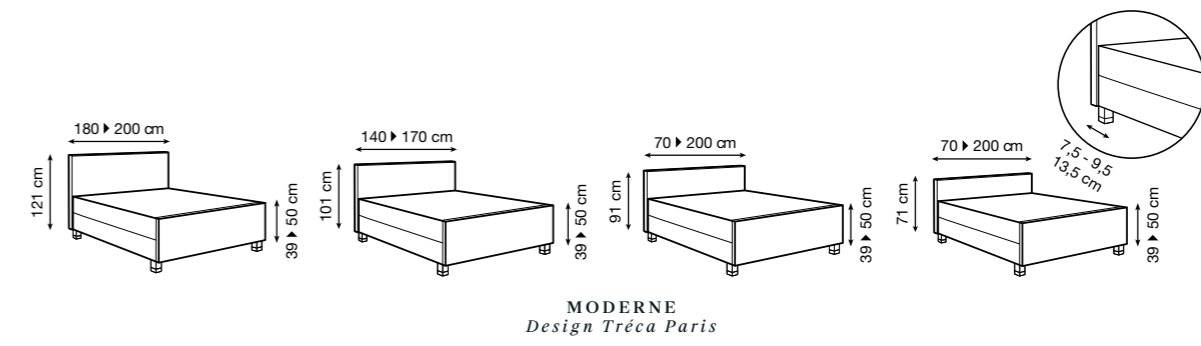

MODERNE
Design Tréca Paris