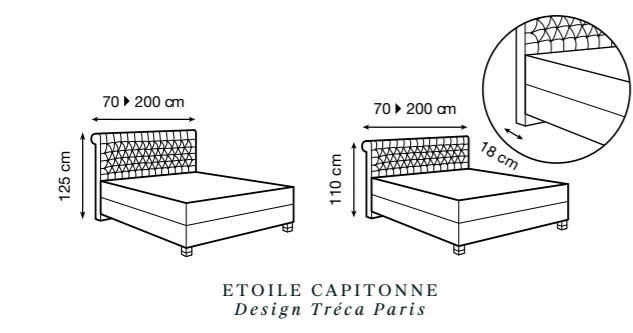

ETOILE CAPITONNE
Design Tréca Paris