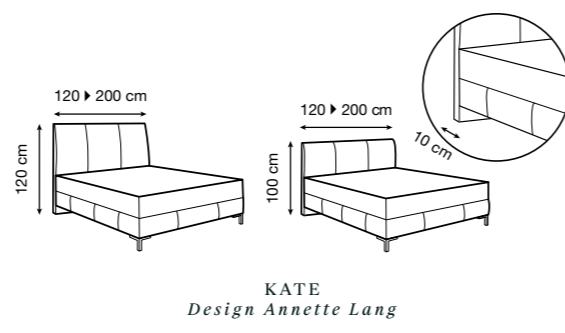

KATE
Design Annette Lang