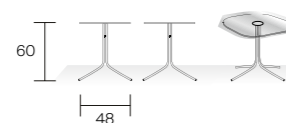

JOSÉPHINE
Design Annette Lang