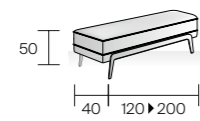

ADONIS
Design Annette Lang