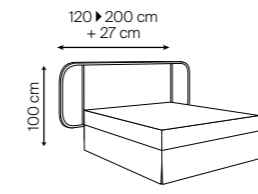

SARAH LAVOINE
Design Maison Sarah Lavoine