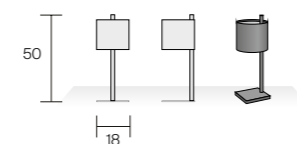

HORTENSE
Design Annette Lang