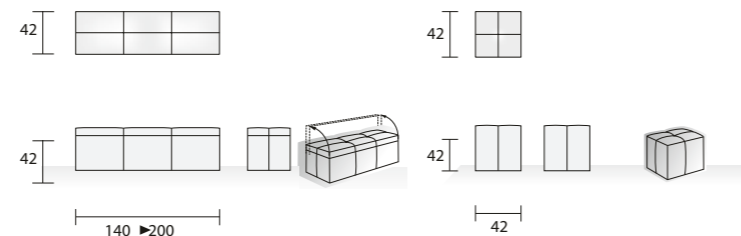

COCO
Design Annette Lang